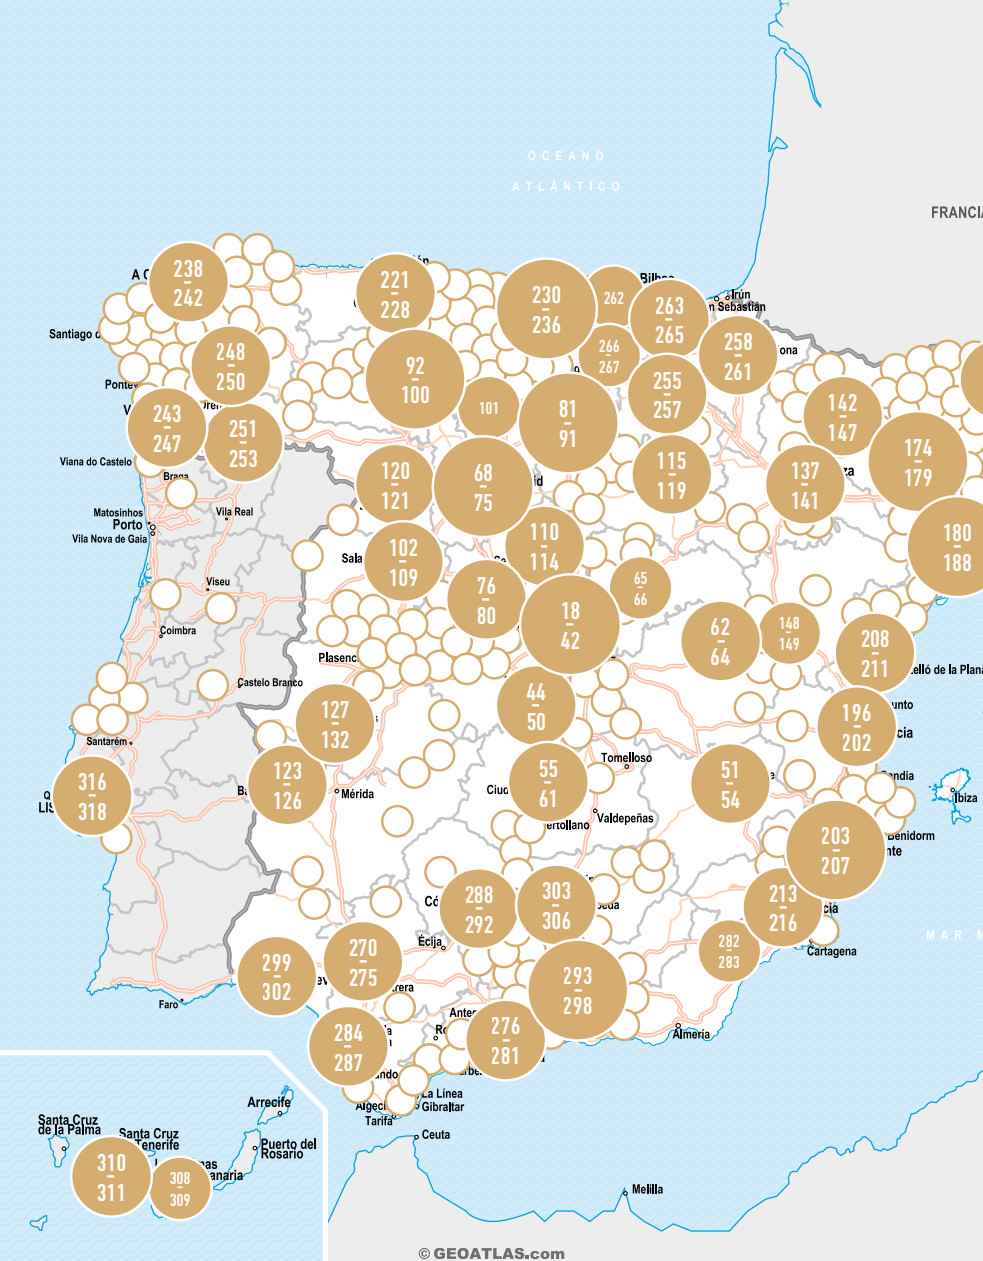

300 Las cifras corresponden al número de páginas

○ Colaboradores a consultar en www.wonderbox.es. Encuentra la lista al final de cada comunidad autónoma.

LA LISTA ACTUALIZADA Y COMPLETA DE TODOS NUESTROS COLABORADORES ESTÁ DISPONIBLE EN [WONDERBOX](#)