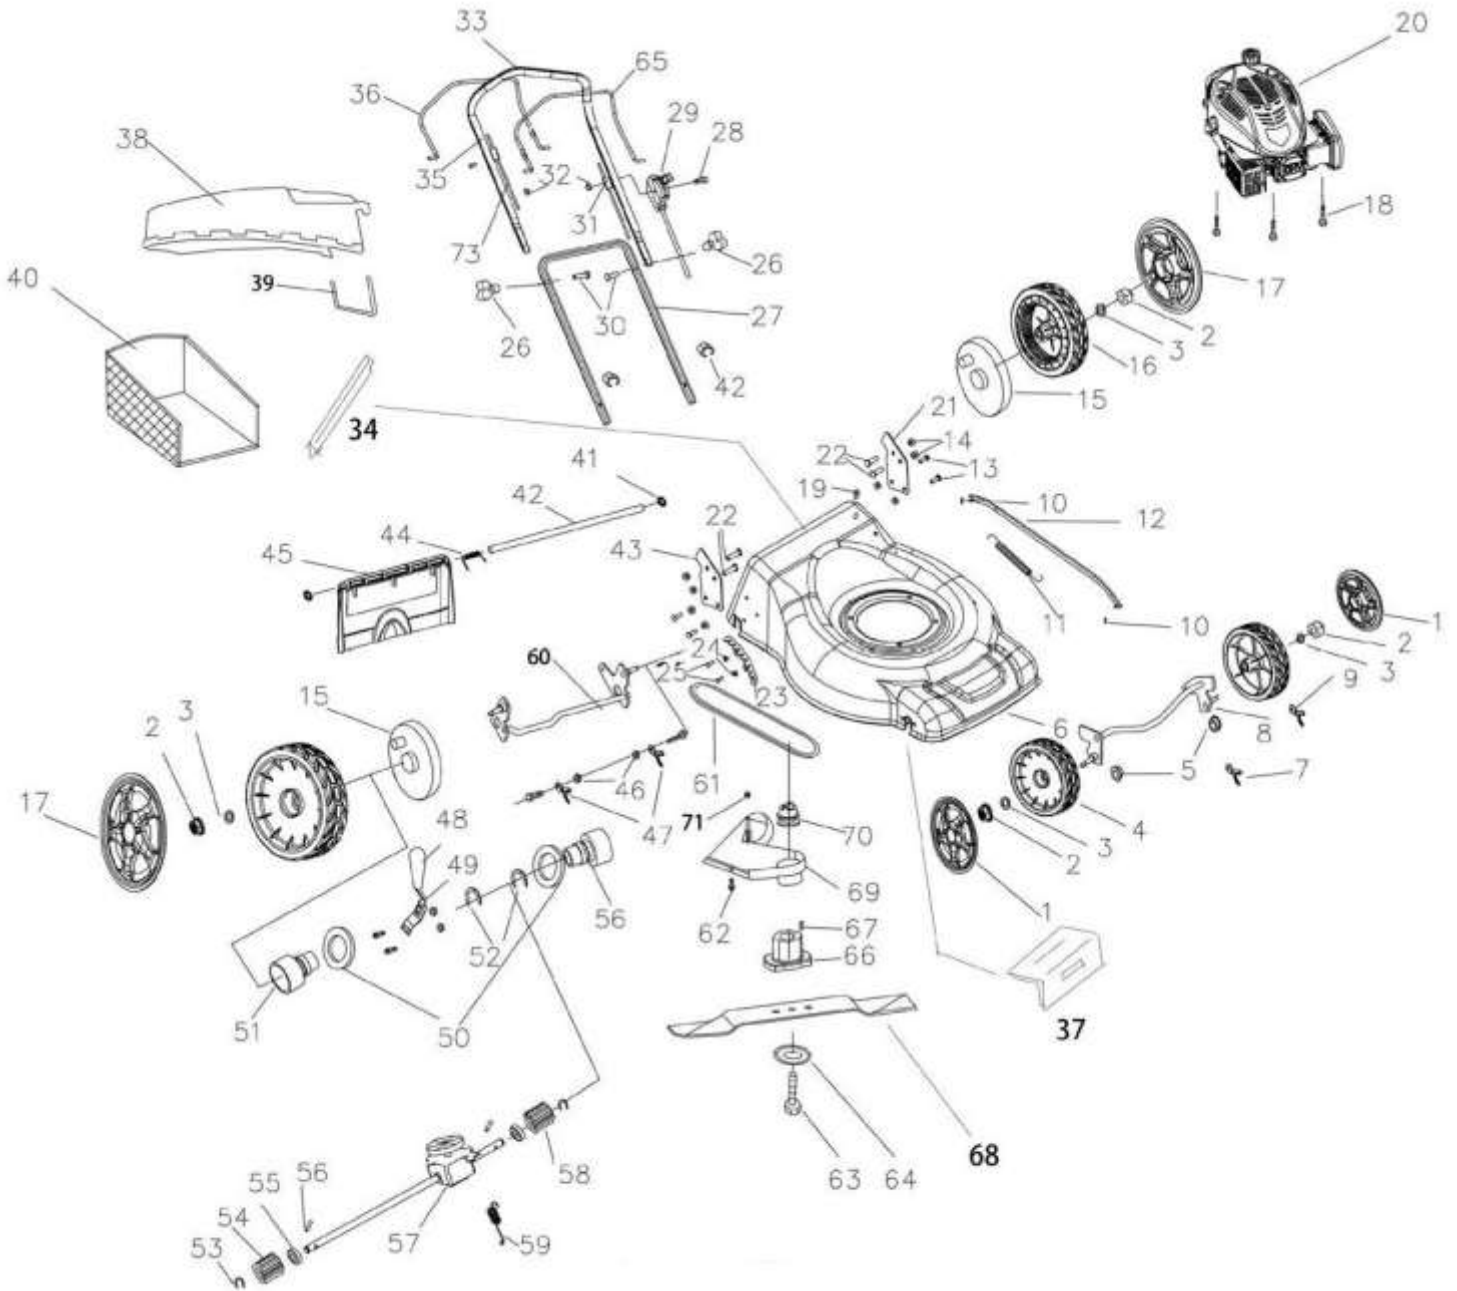

FIG. 1 CORTACESPED MOD. MAINE

Nº	Ref COFAN	Nº REF REC.	Descripción	English name	Uds.
1	71001009.001	L460S652-1	Tapa rueda delantera	Front cover	2
2	71001009.002	L460S652-2	Tuerca rueda	Nut	4
3	71001009.003	L460S652-3	Arandela rueda	Washer	4
4	71001009.004	L460S652-4	Rueda delantera	Front wheel	2
5	71001009.005	L460S652-5	Casquillo eje	Shaft sleeve	2
6	71001009.006	L460S652-6-B	Chasis blue	Blue deck	1
7	71001009.007	L460S652-7	Frenillo	Retainer	1
8	71001009.008	L460S652-8	Eje delantero	Front shaft	1
9	71001009.009	L460S652-9	Frenillo	Retainer	1
10	71001009.010	L460S652-10	Pasador	Pin	1
11	71001009.011	L460S652-11	Muelle elevador	Spring	1
12	71001009.012	L460S652-12	Brazo elevador	Height adjustment link rod	1
13	71001009.013	L460S652-13	Tornillo	Screw	1
14	71001009.014	L460S652-14	Tuerca	Nut	1
15	71001009.015	L460S652-15	Tapa rueda interna	Wheel cover	2
16	71001009.016	L460S652-16	Rueda trasera	Rear wheel	2
17	71001009.017	L460S652-17	Tapa rueda trasera	Wheel cover	2
18	71001009.018	L460S652-18	Tornillo	Screw	3
19	71001009.019	L460S652-19	Tope	Stopper	1
20	71001009.020	L460S652-20	Motor 1P65F	Engine 1P65F	1
21	71001009.021	L460S652-21	Soporte manillar izqdo.	Left handle support	1
22	71001009.022	L460S652-22	Tornillo	Screw	4
23	71001009.023	L460S652-23	Selector alturas	Gear plate	1
24	71001009.024	L460S652-24	Tuerca	Nut	2
25	71001009.025	L460S652-25	Tornillo	Screw	2
26	71001009.026	L460S652-26	Pomo manillar	Knob	2
27	71001009.027	L460S652-27	Manillar inferior	Down handle	1
28	71001009.028	L460S652-28	Tornillo	Screw	1
29	71001009.029	L460S652-29	Cable + mando acelerador	Throttle line assembly	1
30	71001009.030	L460S652-30	Tornillo manillar	Bolt	2
31	71001009.031	L460S652-31	Cable tracción	Drive line complete	1
32	71001009.032	L460S652-32	Tuerca	Nut	1
33	71001009.033	L460S652-33	Funda manillar	Sponge sleeve	1
34	71001009.034	L460S652-34	Pletina	Sealed bar	1
35	71001009.034	L460S652-35	Manillar superior	Upper handle	1
36	71001009.036	L460S652-36	Palanca tracción	Drive rod	1